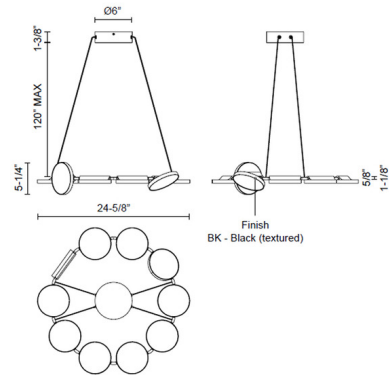

CLICK TO VIEW PRODUCT

Notes: