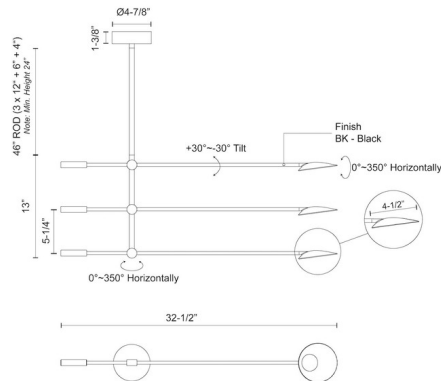

By Kuzco Lighting

Description

The Rotaire Off Center Chandelier is inspired by the natural forms and vines of flowers, bringing minimalism and beauty to your interior space. Each bud emits a bloom of light from the Frosted acrylic diffuser. Finished in Black. Heads tilt 350 degrees to direct light. Dimmable with a triac or low voltage electronic dimmer, not included. Canopy: 4.75 inch diameter. ETL listed.

Specifications

COLOR	Frosted
BODY FINISH	Black
WATTAGE	21W
DIMMER	Low Voltage Electronic
DIMENSIONS	31.75"W x 10.625"H
INTEGRATED LED MODULE	3 x LED/7W/120V LED

Technical Information

PRODUCT DIMENSIONS	Downrods: One 4", One 6" and Three 12" Include
LAMP LIFE	50000 hours
COLOR RENDERING	90 CRI
LAMP COLOR	3000K
LUMENS/WATT	133.57
LUMINOUS FLUX	935 lumens

Shown in black / frosted

CLICK TO VIEW PRODUCT

Notes: