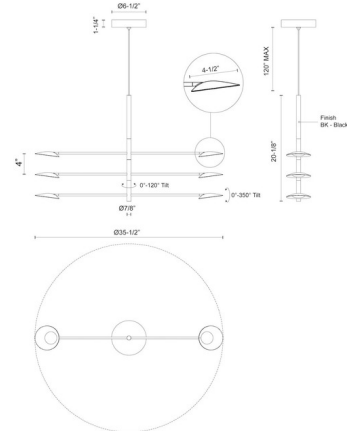

### Description

The Rotaire Chandelier is inspired by the natural forms and vines of flowers, bringing minimalism and beauty to your interior space. Each bud emits a bloom of light from the Frosted acrylic diffuser. Finished in Black. Heads tilt 350 degrees to direct light. Includes 120 inch adjustable cable. Dimmable with a triac or low voltage electronic dimmer, not included. Canopy: 7.125 inch diameter.

### Specifications

COLOR	Frosted
BODY FINISH	Black
WATTAGE	36W
DIMMER	Low Voltage Electronic
DIMENSIONS	35.5"W x 20.875"H
INTEGRATED LED MODULE	6 x LED/6W/120V LED

### Technical Information

PRODUCT DIMENSIONS	Max Overall Height: 142.25"
LAMP LIFE	50000 hours
COLOR RENDERING	90 CRI
LAMP COLOR	3000K
LUMENS/WATT	312.50
LUMINOUS FLUX	1875 lumens

Shown in black / frosted