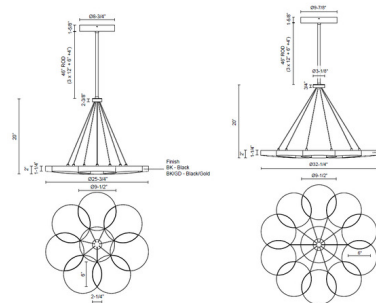

CLICK TO VIEW PRODUCT

Notes: