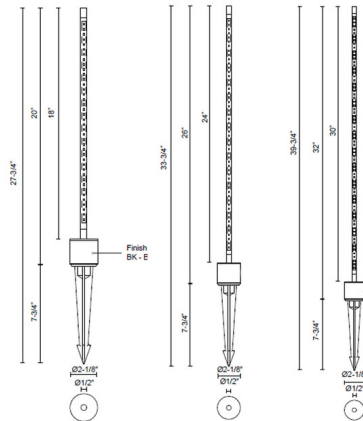

Lightology

lightology.com
866-954-4489
04-25-26

Project: _____
Company: _____
Location: _____ Fixture Type: _____
SPEC #: **KZC1009430**
Approved On: _____ Approved By: _____

Dorian Garden Light By Kuzco Lighting

Description

The Dorian Outdoor Path Light brings a modern whimsical look to your exterior space. Sticks of illumination can be placed against foliage in varying sizes to create a magical garden. Features a Frosted polycarbonate diffuser and a Black finish. Available in three sizes. Includes garden spike and 24 inch wire. Wet location rated. ETL listed.

Specifications

COLOR . . . . . Frosted
BODY FINISH . . . . . Black
WATTAGE 4W
DIMMER . . . . . Low Voltage Electronic
DIMENSIONS . . . . . 0.5"W x 20"H
INTEGRATED LED MODULE . . . . . 1 x LED/4W/12V LED

Technical Information

LAMP LIFE . . . . . 50000 hours
COLOR RENDERING . . . . . 90 CRI
LAMP COLOR 3000K
LUMENS/WATT 45.00
LUMINOUS FLUX . . . . . 180 lumens

Notes:

Shown in black / frosted

CLICK TO VIEW PRODUCT