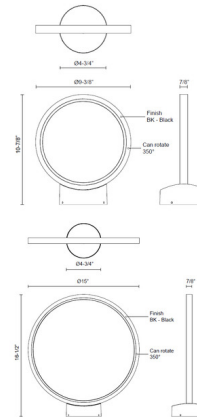

CLICK TO VIEW PRODUCT

Notes: