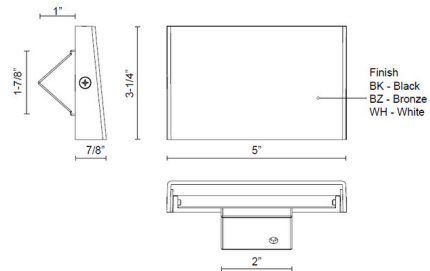

CLICK TO VIEW PRODUCT

Notes: