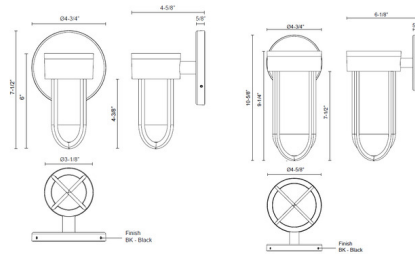

Specifications

COLOR Clear Water
BODY FINISH Black
WATTAGE 14W
DIMMER Standard 120V
DIMENSIONS 4.625"W x 10.625"H x 6.13"D
INTEGRATED LED MODULE 1 x LED/14W/120V LED

Technical Information

LAMP LIFE 50000 hours
COLOR RENDERING 90 CRI
LAMP COLOR 3000K
LUMENS/WATT 43.00
LUMINOUS FLUX 602 lumens

Shown in black / clear water

CLICK TO VIEW PRODUCT

Notes: