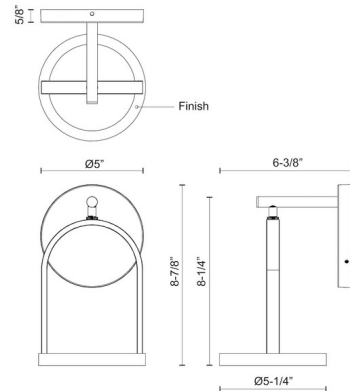

CLICK TO VIEW PRODUCT

Notes: