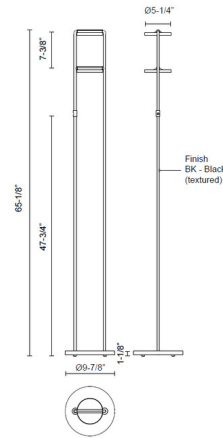

### Specifications

COLOR	Frosted
BODY FINISH	Black
WATTAGE	15W
DIMMER	Included
DIMENSIONS	9.88"W x 65.125"H
INTEGRATED LED MODULE	2 x LED/7.5W/120V LED

### Technical Information

PRODUCT DIMENSIONS	Cord" 120"
LAMP LIFE	50000 hours
COLOR RENDERING	.90 CRI
LAMP COLOR	.3000K
LUMENS/WATT	.133.33
LUMINOUS FLUX	1000 lumens

Shown in black / frosted

CLICK TO VIEW PRODUCT