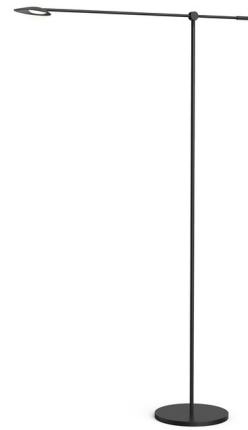

Lightology

lightology.com
866-954-4489
04-17-26

Project: _____
Company: _____
Location: _____ Fixture Type: _____
SPEC #: **KZC1009468**
Approved On: _____ Approved By: _____

Rotaire Floor Lamp By Kuzco Lighting

Description

The Rotaire Floor Lamp is inspired by the natural forms and vines of flowers, bringing minimalism and beauty to your interior space. The bud emits a bloom of light from the Frosted acrylic diffuser. Finished in Black. Stem and head adjusts to direct light where you want it. Touch dimmer. ETL listed.

Specifications

COLOR	Frosted
BODY FINISH	Black
WATTAGE	7W
DIMMER	Included
DIMENSIONS	36"W x 54.375"H
INTEGRATED LED MODULE	1 x LED/7W/120V LED

Technical Information

PRODUCT DIMENSIONS	Cord: 120"
LAMP LIFE	50000 hours
COLOR RENDERING	90 CRI
LAMP COLOR	3000K
LUMENS/WATT	65.71
LUMINOUS FLUX	460 lumens

Shown in black / frosted

CLICK TO VIEW PRODUCT

Notes: