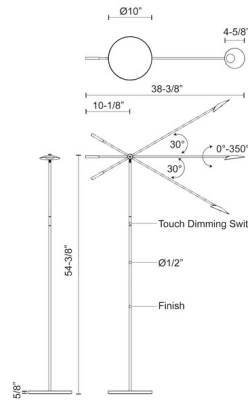

Shown in black / frosted

CLICK TO VIEW PRODUCT

Notes: