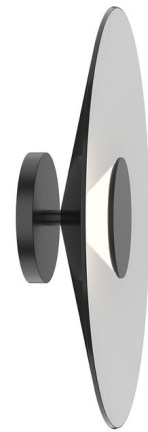

Lightology

lightology.com
866-954-4489
06-21-26

Project: _____

Company: _____

Location: _____ Fixture Type: _____

SPEC #: **KZC1009469**

Approved On: _____ Approved By: _____

Cruz Wall Sconce By Kuzco Lighting

Description

The Cruz Wall Sconce is inspired by peaks and valleys created by wave forms. This geometric masterpiece emits ample light from the central diffuser and complements a variety of interior styles.

Specifications

COLOR Frosted
BODY FINISH Black / White
WATTAGE 5W
DIMMER Low Voltage Electronic
DIMENSIONS 15"W x 15"H x 3.38"D
INTEGRATED LED MODULE 1 x LED/5W/120V LED

Technical Information

LAMP LIFE 50000 hours
COLOR RENDERING 90 CRI
LAMP COLOR 3000K
LUMENS/WATT 47.40
LUMINOUS FLUX 237 lumens

Shown in black / white / frosted

CLICK TO VIEW PRODUCT

Notes: