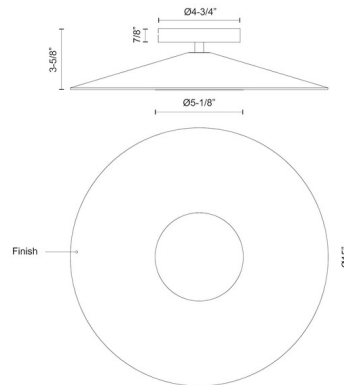

CLICK TO VIEW PRODUCT

Notes: