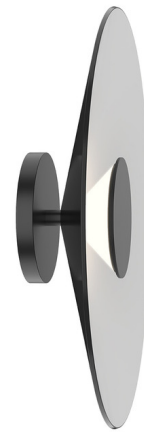

Lightology

lightology.com
866-954-4489
04-25-26

Project: _____

Company: _____

Location: _____ Fixture Type: _____

SPEC #: **KZC1009469**

Approved On: _____ Approved By: _____

Cruz Wall Sconce By Kuzco Lighting

Description

The Cruz Wall Sconce is inspired by peaks and valleys created by wave forms. This geometric masterpiece emits ample light from the central diffuser and complements a variety of interior styles.

Specifications

COLOR Frosted
BODY FINISH Black / White
WATTAGE 5W
DIMMER Low Voltage Electronic
DIMENSIONS 15"W x 15"H x 3.38"D
INTEGRATED LED MODULE 1 x LED/5W/120V LED

Technical Information

LAMP LIFE 50000 hours
COLOR RENDERING 90 CRI
LAMP COLOR 3000K
LUMENS/WATT 47.40
LUMINOUS FLUX 237 lumens

Shown in black / white / frosted

CLICK TO VIEW PRODUCT

Notes: