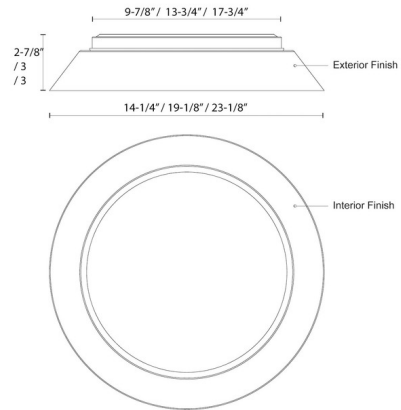

By Kuzco Lighting

Description

The Jasper Flush Wall / Ceiling Light brings a decorative look to any room in your home. The oversized metallic frame is complemented with an inner gold lining and frosted acrylic diffuser. Can be mounted on wall or ceiling.

Shown in black / gold

Specifications

COLOR	Gold
BODY FINISH	Black
WATTAGE	16W
DIMMER	Low Voltage Electronic
DIMENSIONS	14.25"W x 2.875"H
INTEGRATED LED MODULE	1 x LED/16W/120V LED

Technical Information

LAMP LIFE	50000 hours
COLOR RENDERING	90 CRI
LAMP COLOR	3000K
LUMENS/WATT	48.44
LUMINOUS FLUX	775 lumens