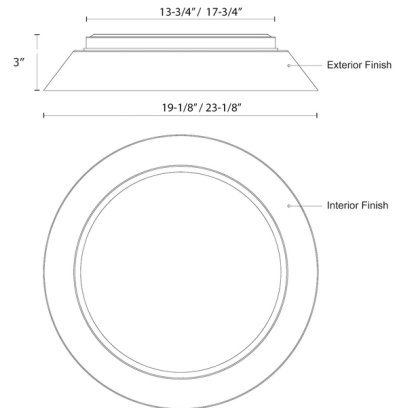

### Specifications

COLOR	Gold
BODY FINISH	White
WATTAGE	32W
DIMMER	Low Voltage Electronic
DIMENSIONS	19.13"W x 3"H
INTEGRATED LED MODULE	1 x LED/32W/120V LED