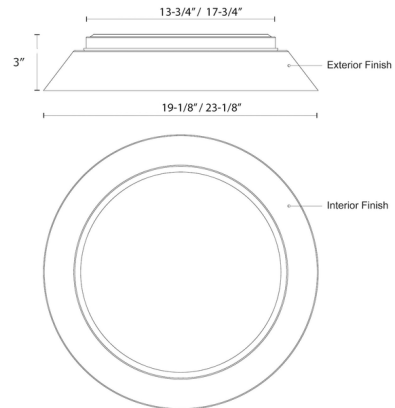

Specifications

COLOR	Gold
BODY FINISH	White
WATTAGE	32W
DIMMER	Low Voltage Electronic
DIMENSIONS	19.13"W x 3"H
INTEGRATED LED MODULE	1 x LED/32W/120V LED

Technical Information

LAMP LIFE	50000 hours
COLOR RENDERING	90 CRI
LAMP COLOR	CCT Select
LUMENS/WATT	51.25
LUMINOUS FLUX	1640 lumens

Shown in white / gold

CLICK TO VIEW PRODUCT

Notes: