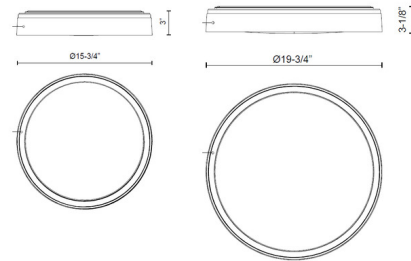

By Kuzco Lighting

Description

The Essex Flush Ceiling Light brings a clean modern look with a decorative pop of color to your interior space. Features an outer Black Frame with an inner lining in Walnut, White, or Gold or an outer White frame with an inner lining in Black, Walnut or Gold. A frosted diffuser completes the look. For CCT, Built in color temperature adjustability. Switch from 2700K/3000K/3500K/4000K/5000K. Note: Not all options are available.

Shown in black / inner white / frosted

Specifications

COLOR Frosted
BODY FINISH Black / Inner White
WATTAGE 32W
DIMMER Low Voltage Electronic
DIMENSIONS 15.75\"W x 3\"H
INTEGRATED LED MODULE 1 x LED/32W/120V LED