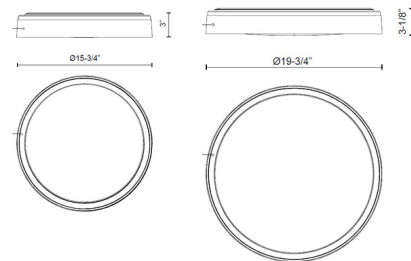

Specifications

COLOR Frosted
BODY FINISH Black / Inner White
WATTAGE 32W
DIMMER Low Voltage Electronic
DIMENSIONS 15.75"W x 3"H
INTEGRATED LED MODULE 1 x LED/32W/120V LED

Technical Information

LAMP LIFE 50000 hours
COLOR RENDERING 90 CRI
LAMP COLOR CCT Select
LUMENS/WATT 34.22
LUMINOUS FLUX 1095 lumens

Shown in black / inner white / frosted

CLICK TO VIEW PRODUCT

Notes: