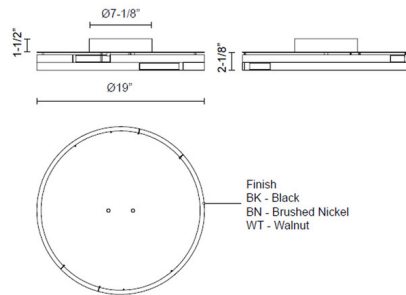

CLICK TO VIEW PRODUCT

Notes: