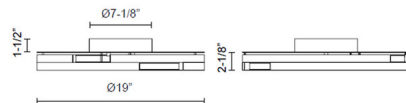

Finish
BK - Black
BN - Brushed Nickel
WT - Walnut