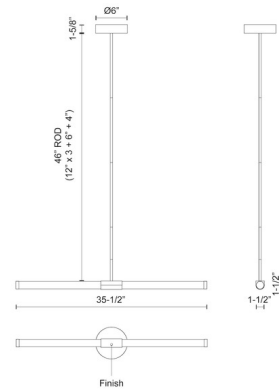

### Specifications

COLOR	Frosted
BODY FINISH	Black
WATTAGE	16W
DIMMER	Low Voltage Electronic
DIMENSIONS	35.5"L x 1.5"W x 1.5"H
INTEGRATED LED MODULE	1 x LED/16W/120V LED

### Technical Information

PRODUCT DIMENSIONS	Downrods: One 4", One 6" and Three 12" Included
LAMP LIFE	50000 hours
COLOR RENDERING	90 CRI
LAMP COLOR	3000K
LUMENS/WATT	93.75
LUMINOUS FLUX	1500 lumens

Shown in black / frosted