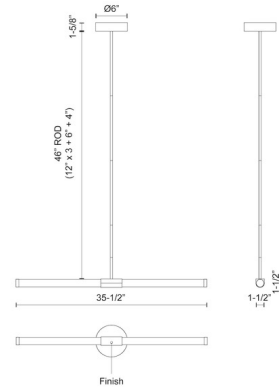

Description

The Akari Pendant brings a sleek minimalist look to your interior space. The frosted acrylic tube diffuser is complemented with a Black or Brushed Nickel finish.

Specifications

COLOR	Frosted
BODY FINISH	Black
WATTAGE	16W
DIMMER	Low Voltage Electronic
DIMENSIONS	35.5"L x 1.5"W x 1.5"H
INTEGRATED LED MODULE	1 x LED/16W/120V LED

Technical Information

PRODUCT DIMENSIONS	Downrods: One 4", One 6" and Three 12" Included
LAMP LIFE	50000 hours
COLOR RENDERING	90 CRI
LAMP COLOR	3000K
LUMENS/WATT	93.75
LUMINOUS FLUX	1500 lumens

Shown in black / frosted