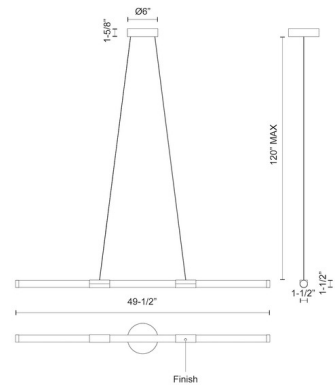

Description

The Akari Linear Pendant brings a sleek minimalist look to your interior space. The frosted acrylic tube diffuser is complemented with a Black or Brushed Nickel finish.

Specifications

COLOR	Frosted
BODY FINISH	Brushed Nickel
WATTAGE	18W
DIMMER	Low Voltage Electronic
DIMENSIONS	49.5"L x 1.5"W x 1.5"H
INTEGRATED LED MODULE	1 x LED/18W/120V LED

Technical Information

PRODUCT DIMENSIONS	Adjustable Max Overall Height: 120"
LAMP LIFE	50000 hours
COLOR RENDERING	90 CRI
LAMP COLOR	3000K
LUMENS/WATT	120.00
LUMINOUS FLUX	2160 lumens

Shown in brushed nickel / frosted