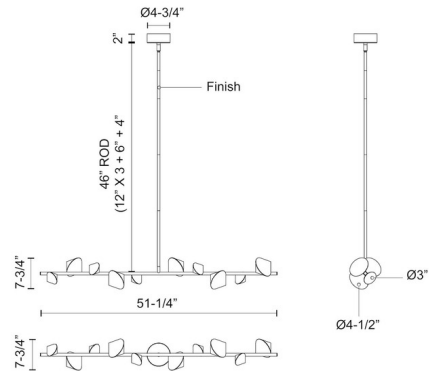

CLICK TO VIEW PRODUCT

Notes: