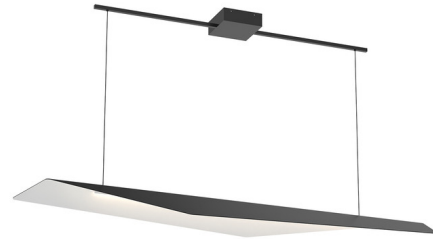

Lightology

lightology.com
866-954-4489
04-21-26

Project: _____

Company: _____

Location: _____ Fixture Type: _____

SPEC #: **KZC1009510**

Approved On: _____ Approved By: _____

Taro Linear Pendant By Kuzco Lighting

Description

The Taro Linear Pendant brings high impact with minimal elements to your interior space. Angular lines, finished in Black with a White interior, bring simplicity to your room. Canopy: 4.5 inch square. ETL listed.

Specifications

COLOR . . . . . N/A
BODY FINISH . . . . . Black
WATTAGE 32W
DIMMER . . . . . Low Voltage Electronic
DIMENSIONS . . . . . 48"L x 6.125"W x 3"H
INTEGRATED LED MODULE . . . . . 1 x LED/32W/120V LED

Technical Information

PRODUCT DIMENSIONS . . . . . Adjustable Cable Length: 120"
LAMP LIFE . . . . . 50000 hours
COLOR RENDERING . . . . . 90 CRI
LAMP COLOR 3000K
LUMENS/WATT 42.19
LUMINOUS FLUX . . . . . 1350 lumens

Shown in black