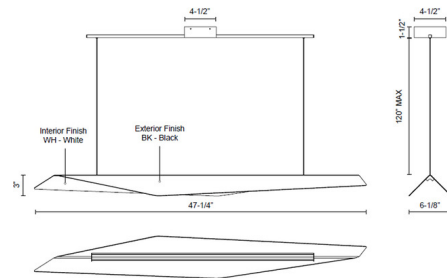

CLICK TO VIEW PRODUCT

Notes: