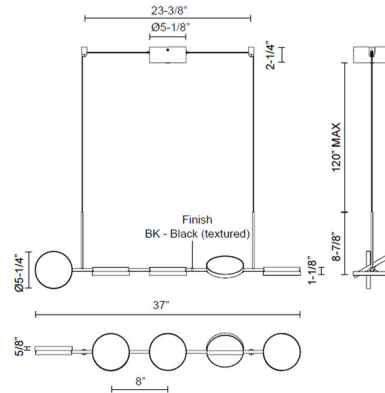

CLICK TO VIEW PRODUCT

Notes: