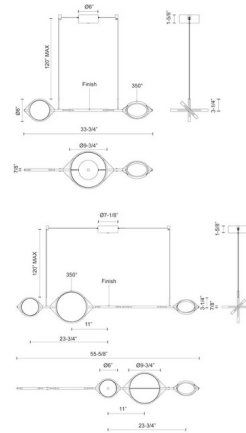

CLICK TO VIEW PRODUCT

Notes: