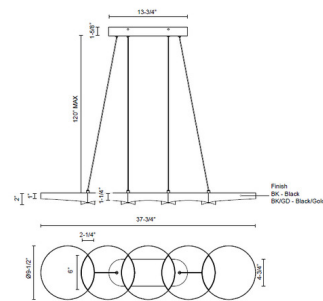

CLICK TO VIEW PRODUCT

Notes: