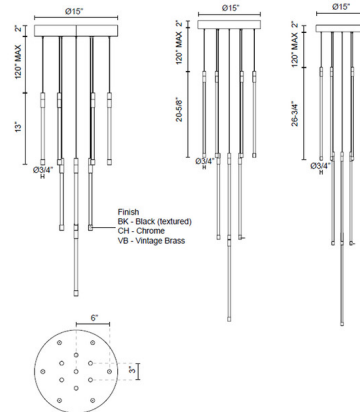

Shown in black / clear

CLICK TO VIEW PRODUCT

Notes: