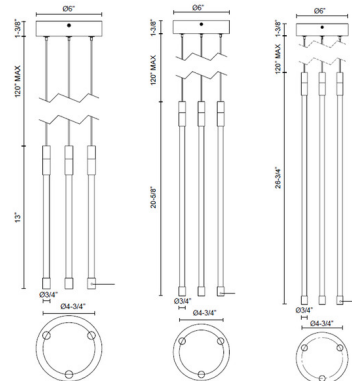

Description

The Motif Round Multi Light Pendant brings a clean modern elegance to your interior space. Three slim glass tubes of refractive light are capped at both ends. Canopy: 6 inch diameter.

Specifications

COLOR Clear
 BODY FINISH Black
 WATTAGE 15W
 DIMMER Standard 120V
 DIMENSIONS 6"W x 13"H
 INTEGRATED LED MODULE 3 x LED/5W/120V LED

Technical Information

PRODUCT DIMENSIONS Adjustable Cable Lengths: 120"
 LAMP LIFE 50000 hours
 COLOR RENDERING 90 CRI
 LAMP COLOR 2700K
 LUMENS/WATT 282.00
 LUMINOUS FLUX 1410 lumens

Shown in black / clear

CLICK TO VIEW PRODUCT

Notes: