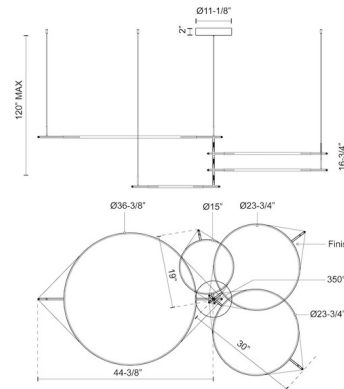

CLICK TO VIEW PRODUCT

Notes: