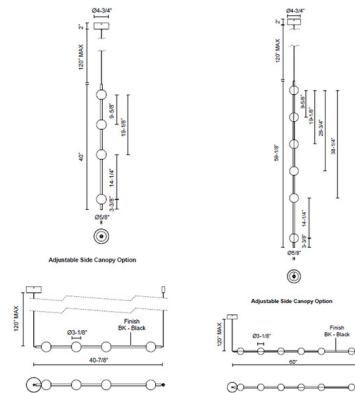

Lightology

lightology.com
866-954-4489
07-08-25

Project: _____
Company: _____
Location: _____ Fixture Type: _____
SPEC #: **KZC1009532**
Approved On: _____ Approved By: _____

Misaki Pendant By Kuzco Lighting

Description

The Misaki Pendant is a simple yet decorative addition to your space. Frosted acrylic globes are placed along the rigid Black frame, adding an architectural element to your room. Can be hung straight or used as a linear pendant by attaching the end to the ceiling. Adjustable cable runs through the center to allow linear placement. Available in two sizes. ETL listed.

Specifications

COLOR . . . . . Frosted
BODY FINISH . . . . . Black
WATTAGE 24W
DIMMER . . . . . Standard 120V
DIMENSIONS . . . . . 3.13"W x 40"H
INTEGRATED LED MODULE . . . . . 1 x LED/24W/120V LED

Technical Information

PRODUCT DIMENSIONS . . . . . Adjustable Cable Length: 120"
LAMP LIFE . . . . . 50000 hours
COLOR RENDERING . . . . . 90 CRI
LAMP COLOR 3000K
LUMENS/WATT 45.83
LUMINOUS FLUX . . . . . 1100 lumens

Notes:

Shown in black / frosted

CLICK TO VIEW PRODUCT