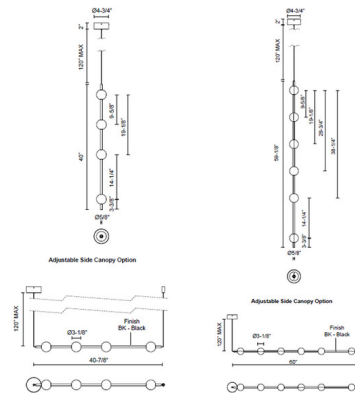

Description

The Misaki Pendant is a simple yet decorative addition to your space. Frosted acrylic globes are placed along the rigid Black frame, adding an architectural element to your room. Can be hung straight or used as a linear pendant by attaching the end to the ceiling. Adjustable cable runs through the center to allow linear placement. Available in two sizes. ETL listed.

Specifications

COLOR Frosted
BODY FINISH Black
WATTAGE 24W
DIMMER Standard 120V
DIMENSIONS 3.13"W x 40"H
INTEGRATED LED MODULE 1 x LED/24W/120V LED

Technical Information

PRODUCT DIMENSIONS Adjustable Cable Length: 120"
LAMP LIFE 50000 hours
COLOR RENDERING 90 CRI
LAMP COLOR 3000K
LUMENS/WATT 45.83
LUMINOUS FLUX 1100 lumens

Shown in black / frosted

CLICK TO VIEW PRODUCT

Notes: