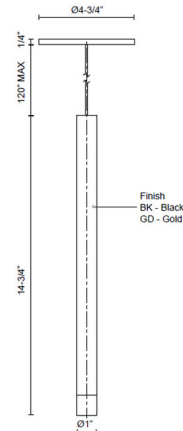

Description

The Elixir Pendant brings a minimal decorative look to your interior space. The thick cylinder is adorned at the end by a sandblasted acrylic diffuser that looks Frosted.

Specifications

COLOR Frosted
BODY FINISH Black
WATTAGE 6W
DIMMER Standard 120V
DIMENSIONS 1"W x 14.75"H
INTEGRATED LED MODULE 1 x LED/6W/120V LED

Technical Information

PRODUCT DIMENSIONS Adjustable Cable Length: 120"
LAMP LIFE 50000 hours
COLOR RENDERING 90 CRI
LAMP COLOR 3000K
LUMENS/WATT 58.00
LUMINOUS FLUX 348 lumens

Shown in black / frosted

CLICK TO VIEW PRODUCT