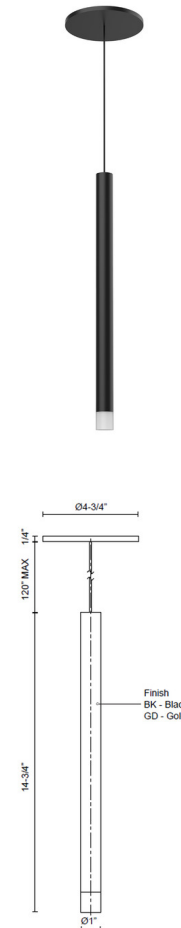

Lightology

lightology.com
866-954-4489
04-13-26

Project: _____

Company: _____

Location: _____ Fixture Type: _____

SPEC #: **KZC1009534**

Approved On: _____ Approved By: _____

Elixir Pendant By Kuzco Lighting

Description

The Elixir Pendant brings a minimal decorative look to your interior space. The thick cylinder is adorned at the end by a sandblasted acrylic diffuser that looks Frosted.

Specifications

COLOR	Frosted
BODY FINISH	Black
WATTAGE	6W
DIMMER	Standard 120V
DIMENSIONS	1"W x 14.75"H
INTEGRATED LED MODULE	1 x LED/6W/120V LED

Technical Information

PRODUCT DIMENSIONS	Adjustable Cable Length: 120"
LAMP LIFE	50000 hours
COLOR RENDERING	90 CRI
LAMP COLOR	3000K
LUMENS/WATT	58.00
LUMINOUS FLUX	348 lumens

Shown in black / frosted

CLICK TO VIEW PRODUCT