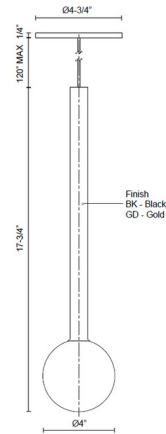

CLICK TO VIEW PRODUCT

Notes: