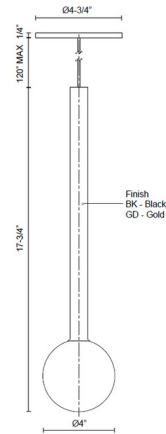

Description

The Elixir Globe Pendant brings a minimal decorative look to your interior space. The thick cylinder is adorned at the end by an Opal glass globe.

Specifications

COLOR	Opal
BODY FINISH	Black
WATTAGE	8W
DIMMER	Standard 120V
DIMENSIONS	4"W x 17.75"H
INTEGRATED LED MODULE	1 x LED/8W/120V LED

Technical Information

PRODUCT DIMENSIONS	Adjustable Cable Length: 120"
LAMP LIFE	50000 hours
COLOR RENDERING	90 CRI
LAMP COLOR	3000K
LUMENS/WATT	59.25
LUMINOUS FLUX	474 lumens

Shown in black / opal

CLICK TO VIEW PRODUCT