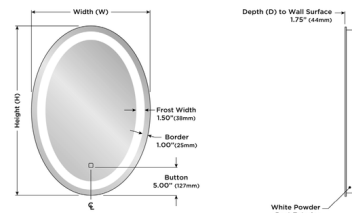

CLICK TO VIEW PRODUCT

Notes: