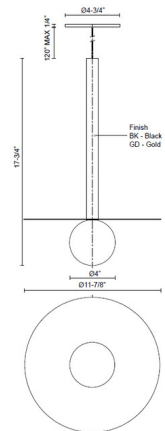

CLICK TO VIEW PRODUCT

Notes: