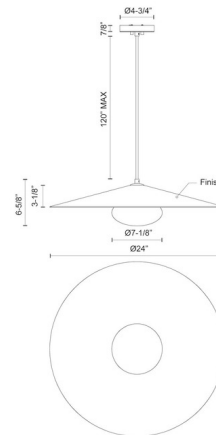

Shown in black / white / opal