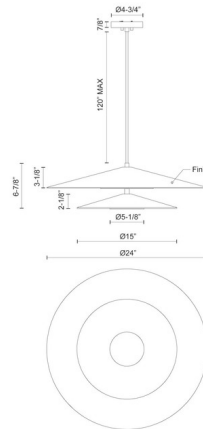

Shown in black / white / frosted