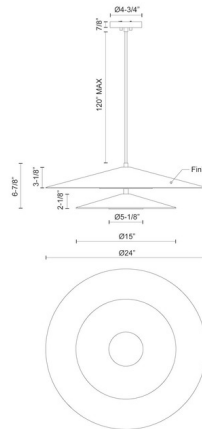

Shown in black / white / frosted