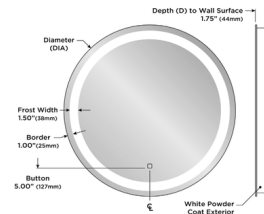

CLICK TO VIEW PRODUCT

Notes: