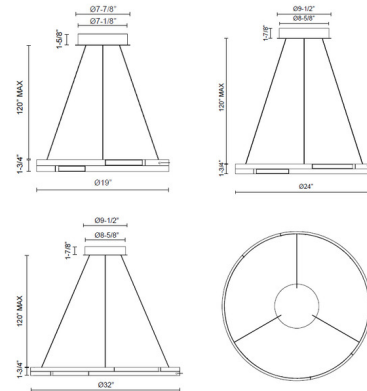

CLICK TO VIEW PRODUCT

Notes: