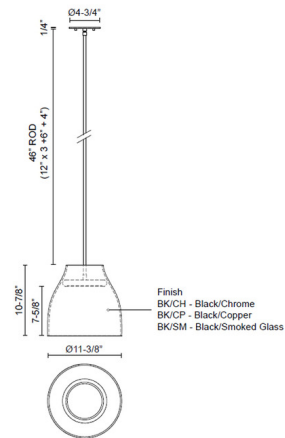

CLICK TO VIEW PRODUCT

Notes: