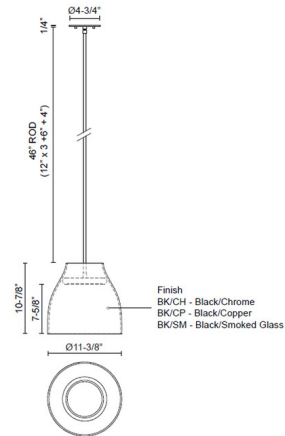

### Specifications

COLOR	Copper
BODY FINISH	Black
WATTAGE	20W
DIMMER	Low Voltage Electronic
DIMENSIONS	11.38"W x 10.875"H
INTEGRATED LED MODULE	1 x LED/20W/120V LED

### Technical Information

PRODUCT DIMENSIONS	Downrods: One 4", One 6" and Three 12" Included
LAMP LIFE	50000 hours
COLOR RENDERING	90 CRI
LAMP COLOR	3000K
LUMENS/WATT	50.00
LUMINOUS FLUX	1000 lumens

Shown in black / copper