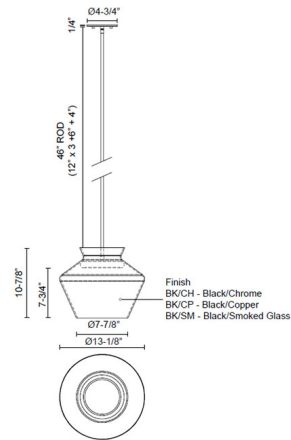

CLICK TO VIEW PRODUCT

Notes: