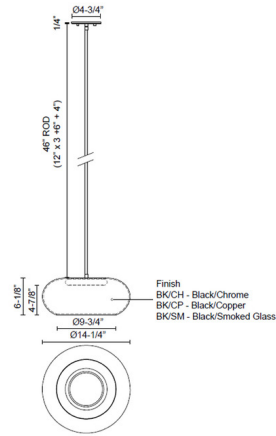

### Specifications

COLOR	Smoked
BODY FINISH	Black
WATTAGE	20W
DIMMER	Low Voltage Electronic
DIMENSIONS	14.25"W x 6.125"H
INTEGRATED LED MODULE	1 x LED/20W/120V LED

### Technical Information

PRODUCT DIMENSIONS	Downrods: One 4", One 6" and Three 12" Included
LAMP LIFE	50000 hours
COLOR RENDERING	90 CRI
LAMP COLOR	3000K
LUMENS/WATT	50.00
LUMINOUS FLUX	1000 lumens

Shown in black / smoked