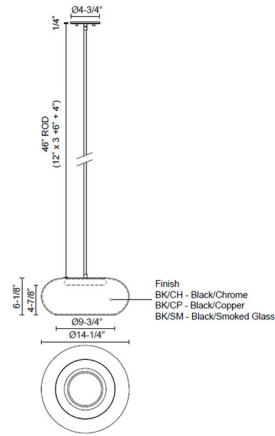

CLICK TO VIEW PRODUCT

Notes: