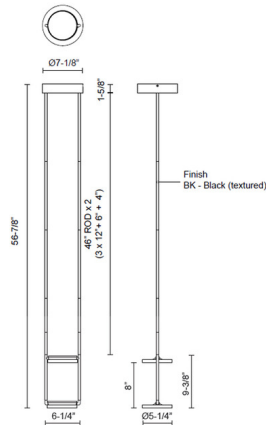

Specifications

COLOR Frosted
BODY FINISH Black
WATTAGE 15W
DIMMER Low Voltage Electronic
DIMENSIONS 6.25"W x 9.375"H
INTEGRATED LED MODULE 2 x LED/7.5W/120V LED

Technical Information

PRODUCT DIMENSIONS Downrods: One 4", One 6" and Three 12" Included
LAMP LIFE 50000 hours
COLOR RENDERING 90 CRI
LAMP COLOR 3000K
LUMENS/WATT 138.67
LUMINOUS FLUX 1040 lumens

Shown in black / frosted

CLICK TO VIEW PRODUCT

Notes: