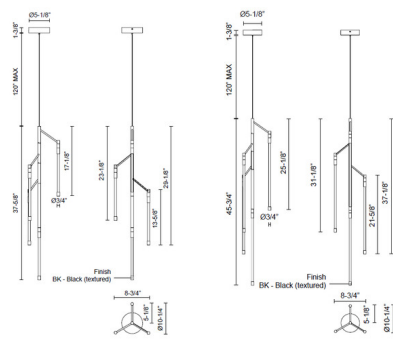

Specifications

COLOR Clear
 BODY FINISH Black
 WATTAGE 20W
 DIMMER Standard 120V
 DIMENSIONS 10.25"W x 37.625"H
 INTEGRATED LED MODULE 4 x LED/5W/120V LED

Technical Information

PRODUCT DIMENSIONS Adjustable Cable Length: 120"
 LAMP LIFE 50000 hours
 COLOR RENDERING 90 CRI
 LAMP COLOR 2700K
 LUMENS/WATT 376.00
 LUMINOUS FLUX 1880 lumens

Shown in black / clear

CLICK TO VIEW PRODUCT

Notes: