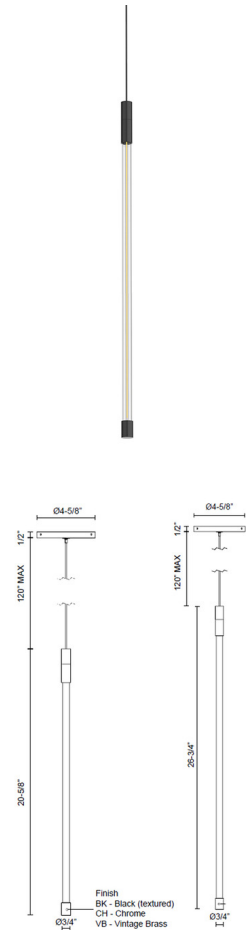

## Motif Slim Pendant By Kuzco Lighting

### Description

The Motif Slim Pendant brings a clean modern elegance to your interior space. The slim Clear glass tube of refractive light is capped at the ends.

### Specifications

COLOR	Clear
BODY FINISH	Black
WATTAGE	8W
DIMMER	Standard 120V
DIMENSIONS	0.75"W x 20.625"H
INTEGRATED LED MODULE	1 x LED/8W/120V LED

### Technical Information

PRODUCT DIMENSIONS	Adjustable Cable Length: 120"
LAMP LIFE	50000 hours
COLOR RENDERING	.90 CRI
LAMP COLOR	2700K
LUMENS/WATT	88.13
LUMINOUS FLUX	705 lumens

Shown in black / clear