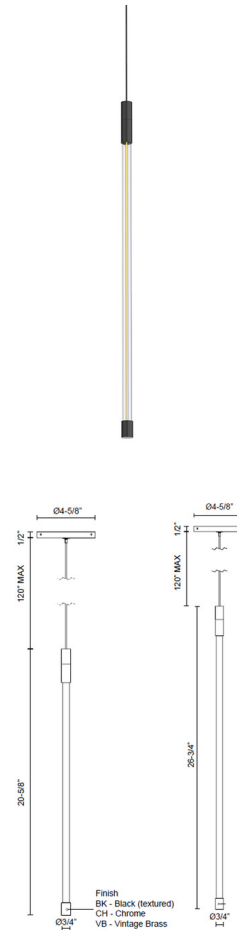

# Lightology

lightology.com  
866-954-4489  
04-12-26

Project: \_\_\_\_\_  
 Company: \_\_\_\_\_  
 Location: \_\_\_\_\_ Fixture Type: \_\_\_\_\_  
 SPEC #: **KZC1009574**  
 Approved On: \_\_\_\_\_ Approved By: \_\_\_\_\_

### Description

The Motif Slim Pendant brings a clean modern elegance to your interior space. The slim Clear glass tube of refractive light is capped at the ends.

### Specifications

COLOR	Clear
BODY FINISH	Black
WATTAGE	8W
DIMMER	Standard 120V
DIMENSIONS	0.75"W x 20.625"H
INTEGRATED LED MODULE	1 x LED/8W/120V LED

### Technical Information

PRODUCT DIMENSIONS	Adjustable Cable Length: 120"
LAMP LIFE	50000 hours
COLOR RENDERING	.90 CRI
LAMP COLOR	2700K
LUMENS/WATT	88.13
LUMINOUS FLUX	705 lumens

Notes:

Shown in black / clear