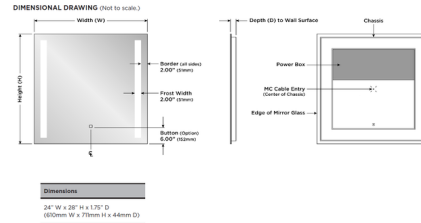

CLICK TO VIEW PRODUCT

Notes: