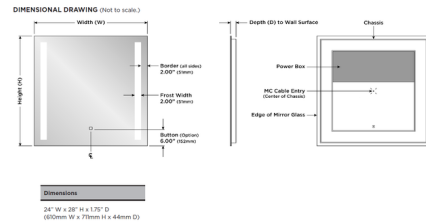

CLICK TO VIEW PRODUCT

Notes: