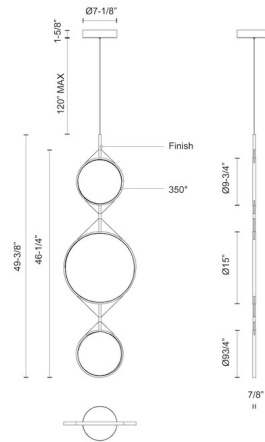

### Description

The Serif Vertical Pendant Is both minimal yet impactful with angular geometrics colliding in harmony. Features Frosted silicone rings of light in various sizes with a Black finish. Canopy: 7.125 inch diameter. ETL listed.

### Specifications

COLOR	Frosted
BODY FINISH	Black
WATTAGE	32W
DIMMER	Low Voltage Electronic
DIMENSIONS	15"W x 52.25"H x 0.625"D
INTEGRATED LED MODULE	1 x LED/32W/120V LED

### Technical Information

PRODUCT DIMENSIONS	Adjustable Cable Length: 120"
LAMP LIFE	50000 hours
COLOR RENDERING	90 CRI
LAMP COLOR	3000K
LUMENS/WATT	62.50
LUMINOUS FLUX	2000 lumens

Shown in black / frosted