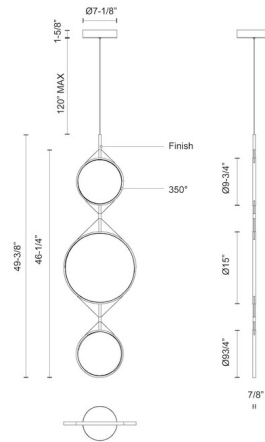

Lightology

lightology.com
866-954-4489
07-11-26

Project: _____

Company: _____

Location: _____ Fixture Type: _____

SPEC #: **KZC1009582**

Approved On: _____ Approved By: _____

Serif Vertical Pendant

By Kuzco Lighting

Description

The Serif Vertical Pendant Is both minimal yet impactful with angular geometrics colliding in harmony. Features Frosted silicone rings of light in various sizes with a Black finish. Canopy: 7.125 inch diameter. ETL listed.

Specifications

COLOR . . . . . Frosted
BODY FINISH . . . . . Black
WATTAGE 32W
DIMMER . . . . . Low Voltage Electronic
DIMENSIONS . . . . . 15"W x 52.25"H x 0.625"D
INTEGRATED LED MODULE . . . . . 1 x LED/32W/120V LED

Technical Information

PRODUCT DIMENSIONS . . . . . Adjustable Cable Length: 120"
LAMP LIFE . . . . . 50000 hours
COLOR RENDERING . . . . . 90 CRI
LAMP COLOR 3000K
LUMENS/WATT 62.50
LUMINOUS FLUX . . . . . 2000 lumens

Shown in black / frosted

CLICK TO VIEW PRODUCT

Notes: