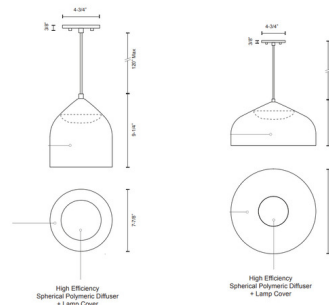

Specifications

COLOR	N/A
BODY FINISH	Black / Black
WATTAGE	12W
DIMMER	Low Voltage Electronic
DIMENSIONS	7.875"W x 9.25"H
INTEGRATED LED MODULE	1 x LED/12W/120V LED

Technical Information

PRODUCT DIMENSIONS	Adjustable Cable Length: 120"
LAMP LIFE	50000 hours
COLOR RENDERING	90 CRI
LAMP COLOR	3000K
LUMENS/WATT	33.25
LUMINOUS FLUX	399 lumens

Shown in black / black

CLICK TO VIEW PRODUCT

Notes: