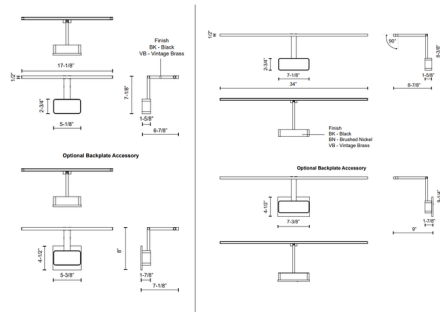

### Description

Balancing form and function, the Vega Minor Picture Light features a sleek profile with practical application. Perfect for illuminating art or photos, use the adjustable linear LED arm to angle the light where needed. When installing, use a smaller junction box for a sleek profile or use the provided backplate to fit onto a standard junction box.

### Specifications

COLOR	Frosted
BODY FINISH	Black
WATTAGE	14W
DIMMER	Standard 120V
DIMENSIONS	17.125"W x 7.125"H x 7.13"D
INTEGRATED LED MODULE	1 x LED/14W/120-277V LED