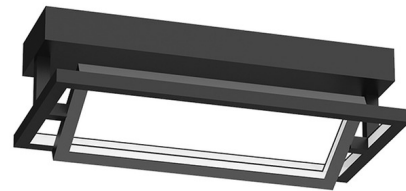

Lightology

lightology.com
866-954-4489
07-07-26

Project: _____

Company: _____

Location: _____ Fixture Type: _____

SPEC #: **KZC1009593**

Approved On: _____ Approved By: _____

Mondrian Semi Flush Ceiling Light

By Kuzco Lighting

Description

The Mondrian Semi Flush Ceiling Light is composed of rectilinear frames of light. The illuminated borders surround an open void, create an illusion of levitation. The airy design and negative space allow the fixture to visually blend into the environment. Finished in Black or Brushed Nickel with Frosted acrylic and available in two sizes. Dimmable with a triac or low voltage electronic dimmer, not included. ETL listed.

Shown in black / frosted

Specifications

COLOR	Frosted
BODY FINISH	Black
WATTAGE	33W
DIMMER	Low Voltage Electronic
DIMENSIONS	15.75"W x 4.25"H x 8"D
INTEGRATED LED MODULE	1 x LED/33W/120V LED

Technical Information