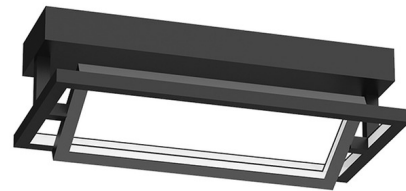

Lightology

lightology.com
866-954-4489
04-25-26

Project: _____

Company: _____

Location: _____ Fixture Type: _____

SPEC #: **KZC1009593**

Approved On: _____ Approved By: _____

Mondrian Semi Flush Ceiling Light

By Kuzco Lighting

Description

The Mondrian Semi Flush Ceiling Light is composed of rectilinear frames of light. The illuminated borders surround an open void, create an illusion of levitation. The airy design and negative space allow the fixture to visually blend into the environment. Finished in Black or Brushed Nickel with Frosted acrylic and available in two sizes. Dimmable with a triac or low voltage electronic dimmer, not included. ETL listed.

Shown in black / frosted

Specifications

COLOR	Frosted
BODY FINISH	Black
WATTAGE	33W
DIMMER	Low Voltage Electronic
DIMENSIONS	15.75"W x 4.25"H x 8"D
INTEGRATED LED MODULE	1 x LED/33W/120V LED

Technical Information