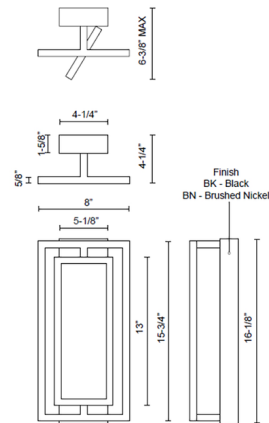

By Kuzco Lighting

Description

The Mondrian Semi Flush Ceiling Light is composed of rectilinear frames of light. The illuminated borders surround an open void, create an illusion of levitation. The airy design and negative space allow the fixture to visually blend into the environment. Finished in Black or Brushed Nickel with Frosted acrylic and available in two sizes. Dimmable with a triac or low voltage electronic dimmer, not included. ETL listed.

Shown in black / frosted

Specifications

COLOR	Frosted
BODY FINISH	Black
WATTAGE	33W
DIMMER	Low Voltage Electronic
DIMENSIONS	15.75"W x 4.25"H x 8"D
INTEGRATED LED MODULE	1 x LED/33W/120V LED

Technical Information