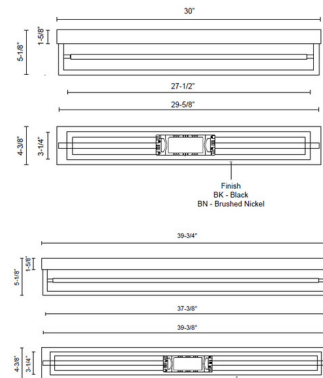

Shown in brushed nickel / frosted