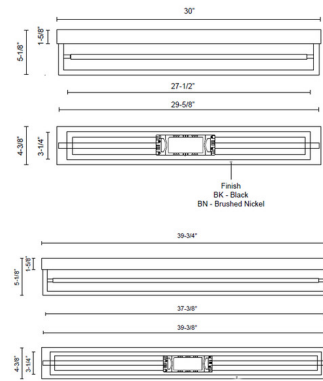

Shown in brushed nickel / frosted