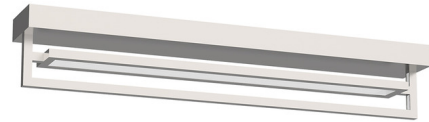

Lightology

lightology.com
866-954-4489
07-08-26

Project: _____
 Company: _____
 Location: _____ Fixture Type: _____
 SPEC #: **KZC1009596**
 Approved On: _____ Approved By: _____

Mondrian Rectangle Semi Flush Ceiling Light By Kuzco Lighting

Description

The Mondrian Rectangle Semi Flush Ceiling Light is composed of rectilinear frames of light. The illuminated borders surround an open void, create an illusion of levitation. The airy design and negative space allow the fixture to visually blend into the environment. Finished in Black or Brushed Nickel with Frosted acrylic and available in two sizes. Dimmable with a triac or low voltage electronic dimmer, not included. ETL listed.

Specifications

COLOR Frosted
 BODY FINISH Brushed Nickel
 WATTAGE 44W
 DIMMER Standard 120V
 DIMENSIONS 29.625"W x 5.125"H x 3.25"D
 INTEGRATED LED MODULE 1 x LED/44W/120V LED

Technical Information

LAMP LIFE 50000 hours
 COLOR RENDERING 90 CRI
 LAMP COLOR 3000K
 LUMENS/WATT 35.00
 LUMINOUS FLUX 1540 lumens

Shown in brushed nickel / frosted

CLICK TO VIEW PRODUCT

Notes: