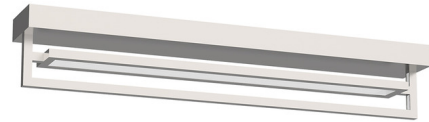

Description

The Mondrian Rectangle Semi Flush Ceiling Light is composed of rectilinear frames of light. The illuminated borders surround an open void, create an illusion of levitation. The airy design and negative space allow the fixture to visually blend into the environment. Finished in Black or Brushed Nickel with Frosted acrylic and available in two sizes. Dimmable with a triac or low voltage electronic dimmer, not included. ETL listed.

Specifications

COLOR Frosted
 BODY FINISH Brushed Nickel
 WATTAGE 44W
 DIMMER Standard 120V
 DIMENSIONS 29.625"W x 5.125"H x 3.25"D
 INTEGRATED LED MODULE 1 x LED/44W/120V LED

Technical Information

LAMP LIFE 50000 hours
 COLOR RENDERING 90 CRI
 LAMP COLOR 3000K
 LUMENS/WATT 35.00
 LUMINOUS FLUX 1540 lumens

Shown in brushed nickel / frosted

CLICK TO VIEW PRODUCT

Notes: