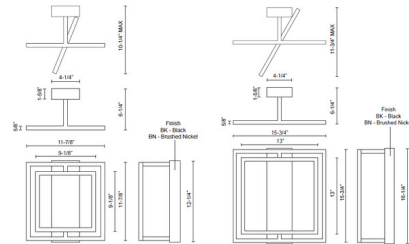

### Description

The Mondrian Square Semi Flush Ceiling Light is composed of rectilinear frames of light. The illuminated borders surround an open void, create an illusion of levitation. The airy design and negative space allow the fixture to visually blend into the environment. Finished in Black or Brushed Nickel with Frosted acrylic and available in two sizes. Dimmable with a triac or low voltage electronic dimmer, not included. ETL listed.

### Specifications

COLOR	Frosted
BODY FINISH	Black
WATTAGE	33W
DIMMER	Low Voltage Electronic
DIMENSIONS	11.875"W x 6.25"H x 11.875"D
INTEGRATED LED MODULE	1 x LED/33W/120V LED