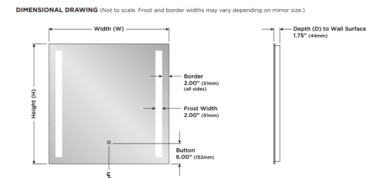

CLICK TO VIEW PRODUCT

Notes: