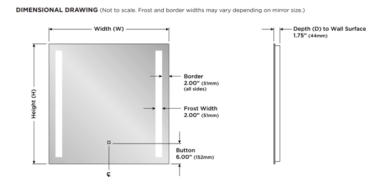

CLICK TO VIEW PRODUCT

Notes: