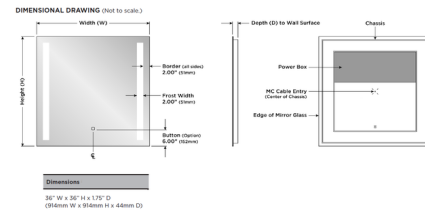

CLICK TO VIEW PRODUCT

Notes: