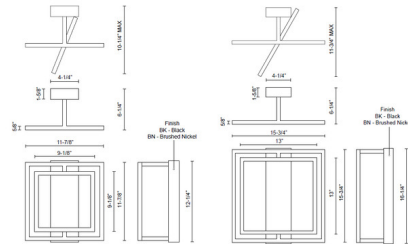

Lightology

lightology.com
866-954-4489
05-25-26

Project: _____

Company: _____

Location: _____ Fixture Type: _____

SPEC #: **KZC1009602**

Approved On: _____ Approved By: _____

Mondrian Square Semi Flush Ceiling Light By Kuzco Lighting

Description

The Mondrian Square Semi Flush Ceiling Light is composed of rectilinear frames of light. The illuminated borders surround an open void, create an illusion of levitation. The airy design and negative space allow the fixture to visually blend into the environment. Finished in Black or Brushed Nickel with Frosted acrylic and available in two sizes. Dimmable with a triac or low voltage electronic dimmer, not included. ETL listed.

Specifications

COLOR . . . . . Frosted
BODY FINISH . . . . . Brushed Nickel
WATTAGE 47W
DIMMER . . . . . Low Voltage Electronic
DIMENSIONS . . . . . 15.75"W x 6.25"H x 15.75"D
INTEGRATED LED MODULE . . . . . 1 x LED/47W/120V LED

Technical Information

LAMP LIFE . . . . . 50000 hours
COLOR RENDERING . . . . . 90 CRI
LAMP COLOR 3000K
LUMENS/WATT 35.00
LUMINOUS FLUX . . . . . 1645 lumens

Notes:

Shown in brushed nickel / frosted

CLICK TO VIEW PRODUCT