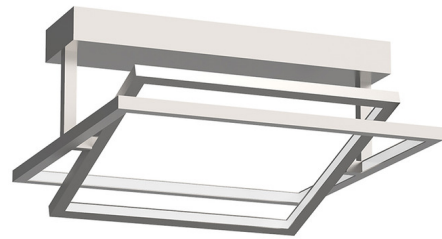

Lightology

lightology.com
866-954-4489
05-25-26

Project: _____

Company: _____

Location: _____ Fixture Type: _____

SPEC #: **KZC1009602**

Approved On: _____ Approved By: _____

Mondrian Square Semi Flush Ceiling Light By Kuzco Lighting

Description

The Mondrian Square Semi Flush Ceiling Light is composed of rectilinear frames of light. The illuminated borders surround an open void, create an illusion of levitation. The airy design and negative space allow the fixture to visually blend into the environment. Finished in Black or Brushed Nickel with Frosted acrylic and available in two sizes. Dimmable with a triac or low voltage electronic dimmer, not included. ETL listed.

Specifications

COLOR . . . . . Frosted
BODY FINISH . . . . . Brushed Nickel
WATTAGE 47W
DIMMER . . . . . Low Voltage Electronic
DIMENSIONS . . . . . 15.75"W x 6.25"H x 15.75"D
INTEGRATED LED MODULE . . . . . 1 x LED/47W/120V LED

Technical Information

LAMP LIFE . . . . . 50000 hours
COLOR RENDERING . . . . . 90 CRI
LAMP COLOR 3000K
LUMENS/WATT 35.00
LUMINOUS FLUX . . . . . 1645 lumens

Notes:

Shown in brushed nickel / frosted